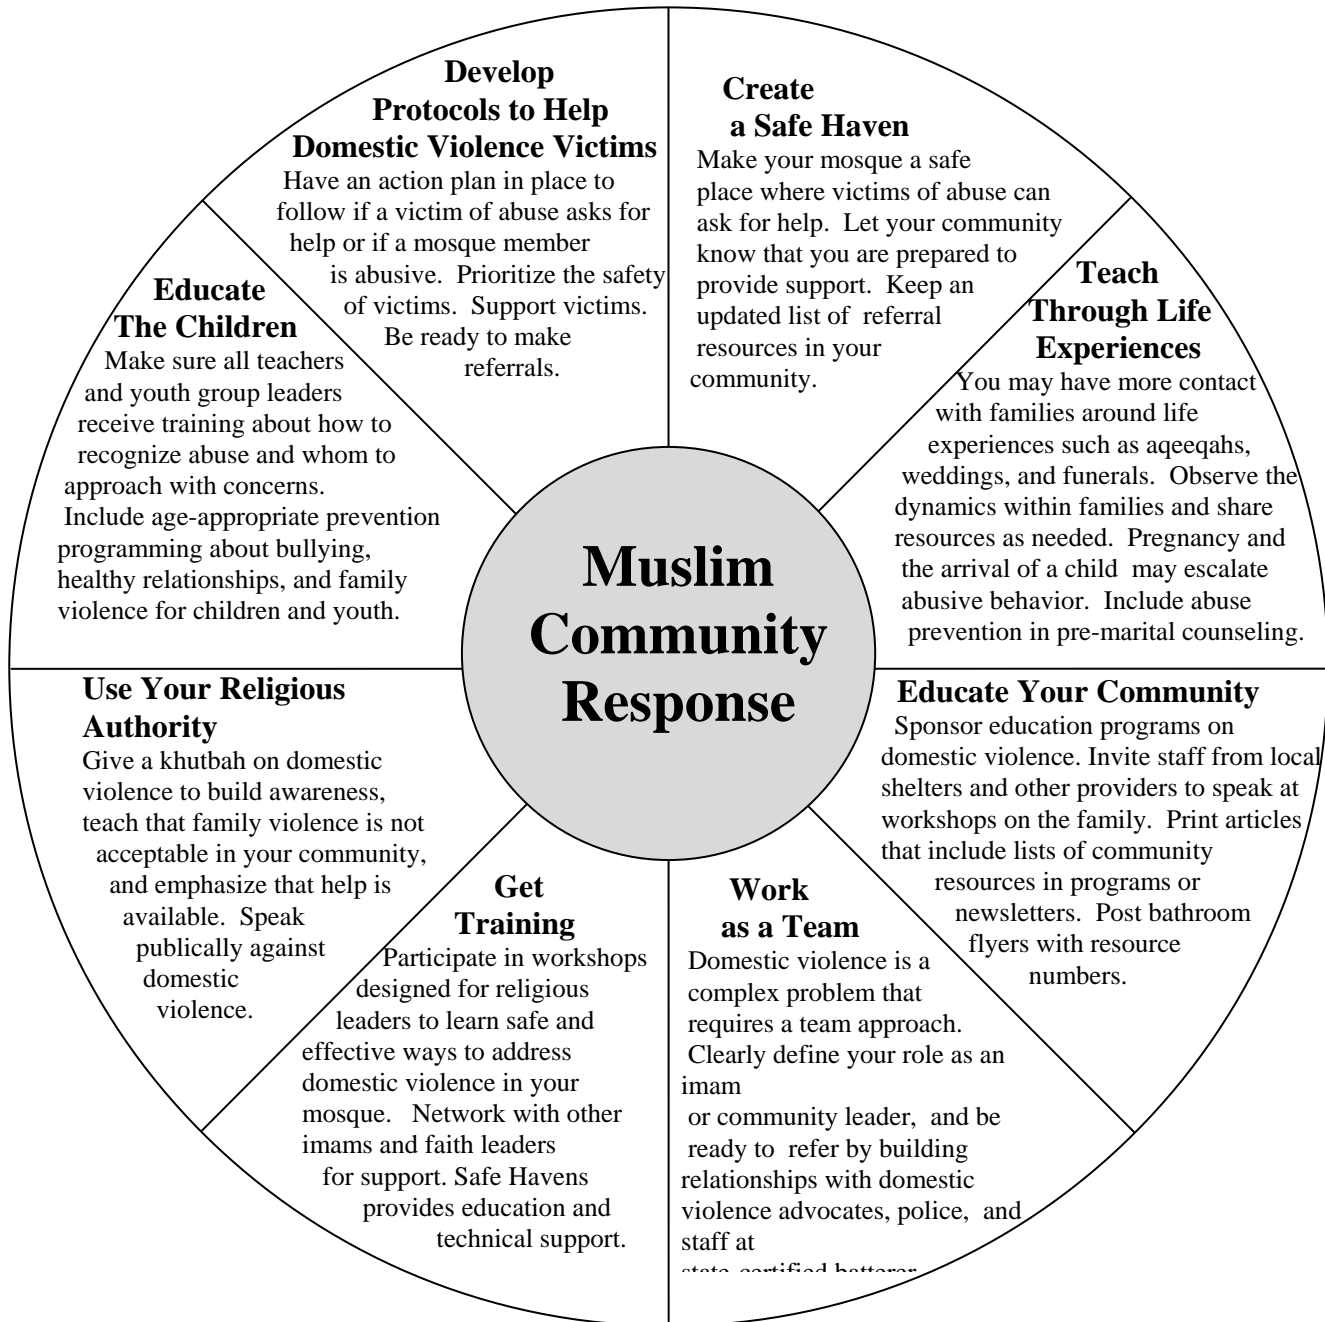

# Safe Havens Family Violence Prevention Project

*“And among His signs is this: that He created for you mates from among yourselves, that you may dwell in tranquility with them, and He has put love and mercy between your (hearts). Verily in that are signs for those who reflect.” (30:21)*